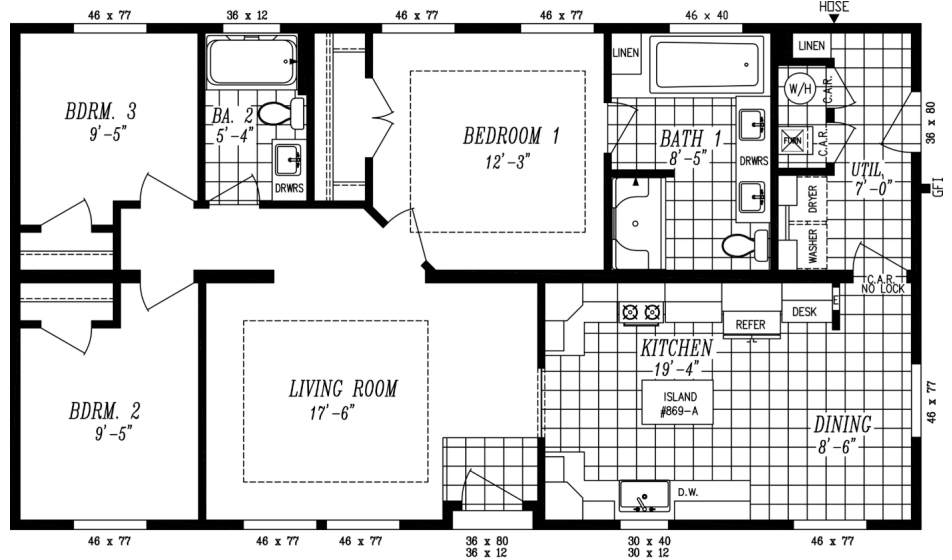

THE MAJESTIC SERIES

The Majestic

9600

27' x 48'

DIMENSIONS

1,276 sf

LIVING SPACE

3

BEDROOMS

2

BATHROOMS

OVERVIEW

48' Double wide Majestic 9600 with optional den and walk-in shower in place of bedroom and tub

Heritage Home Center

(425) 353-5464

or **Request Firm Quote**

EMAIL US

01 FLOOR PLAN

1,276 SQ FT · 27' x 48'

OPT. DEN I.P.O. BEDROOM

OPT. 48x72 SHWR.

02 FRONT ELEVATION

FRONT SIDEWALL

BACK SIDEWALL

FRONT ENDWALL

REAR ENDWALL

The Majestic 9600

3 Bedrooms | 2 Bathrooms | 1,276 sq ft

DELUXE PRIMARY BATH

- ✓ 60" Walk In Shower with Frameless Door
- ✓ Linen Storage
- ✓ Dual Rectangular Sinks
- ✓ 6' Rectangular Soaking Tub