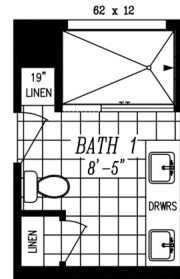

THE MAJESTIC SERIES

The Majestic

9600

27' x 48'

DIMENSIONS

1,276 sf

LIVING SPACE

3

BEDROOMS

2

BATHROOMS

OVERVIEW

48' Double wide Majestic 9600 with optional den and walk-in shower in place of bedroom and tub

Heritage Home Center

(425) 353-5464

or **Request Firm Quote**

EMAIL US

01 FLOOR PLAN

1,276 SQ FT · 27' x 48'

OPT. DEN I.P.O. BEDROOM

OPT. 48x72 SHWR.

02 FRONT ELEVATION

FRONT SIDEWALL

BACK SIDEWALL

FRONT ENDWALL

REAR ENDWALL

The Majestic 9600

3 Bedrooms | 2 Bathrooms | 1,276 sq ft

DELUXE PRIMARY BATH

- ✓ 60" Walk In Shower with Frameless Door
- ✓ Linen Storage
- ✓ Dual Rectangular Sinks
- ✓ 6' Rectangular Soaking Tub